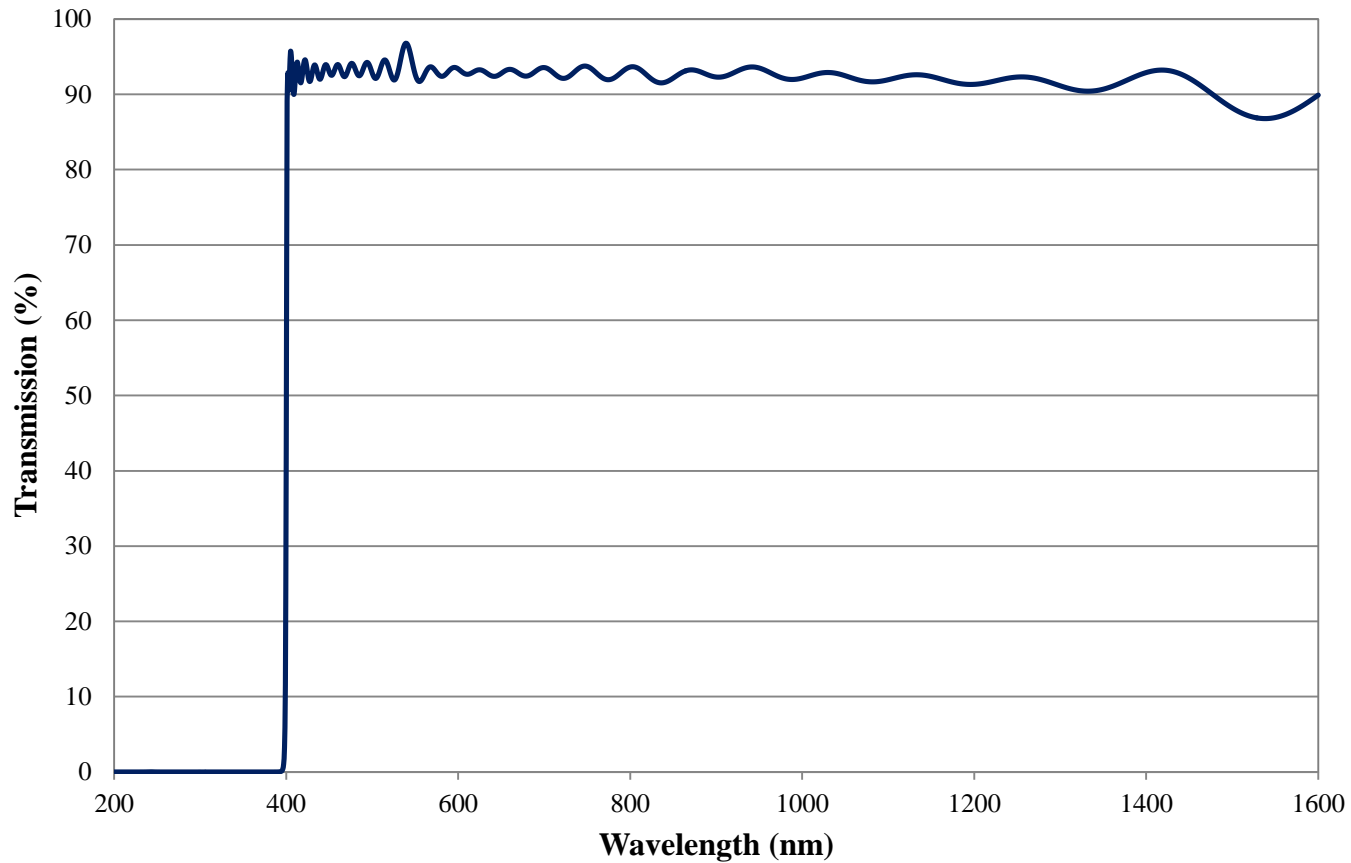

Coating Curve

Edmund Optics Inc.
USA | Asia | Europe

COATING CURVE

400nm High Performance Longpass Filter, OD >4.0 Coating Performance FOR REFERENCE ONLY

Coating Curve

Edmund Optics Inc.
USA | Asia | Europe

400nm High Performance Longpass Filter OD >4.0 Coating Performance FOR REFERENCE ONLY

COATING CURVE