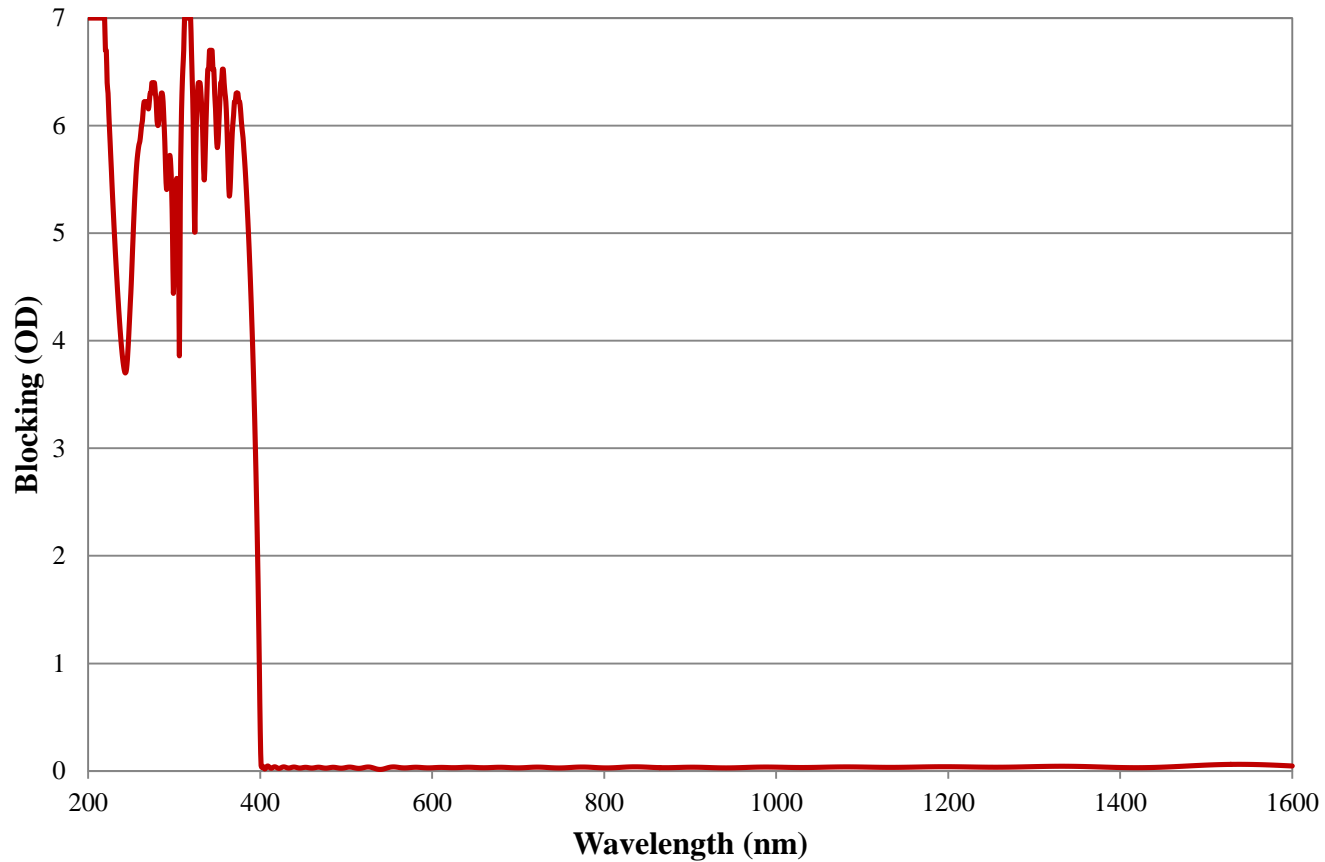

Coating Curve

Edmund Optics Inc.
USA | Asia | Europe

COATING CURVE

400nm High Performance Longpass Filter, OD >4.0 Coating Performance FOR REFERENCE ONLY

Coating Curve

Edmund Optics Inc.
USA | Asia | Europe

400nm High Performance Longpass Filter OD >4.0 Coating Performance FOR REFERENCE ONLY

COATING CURVE