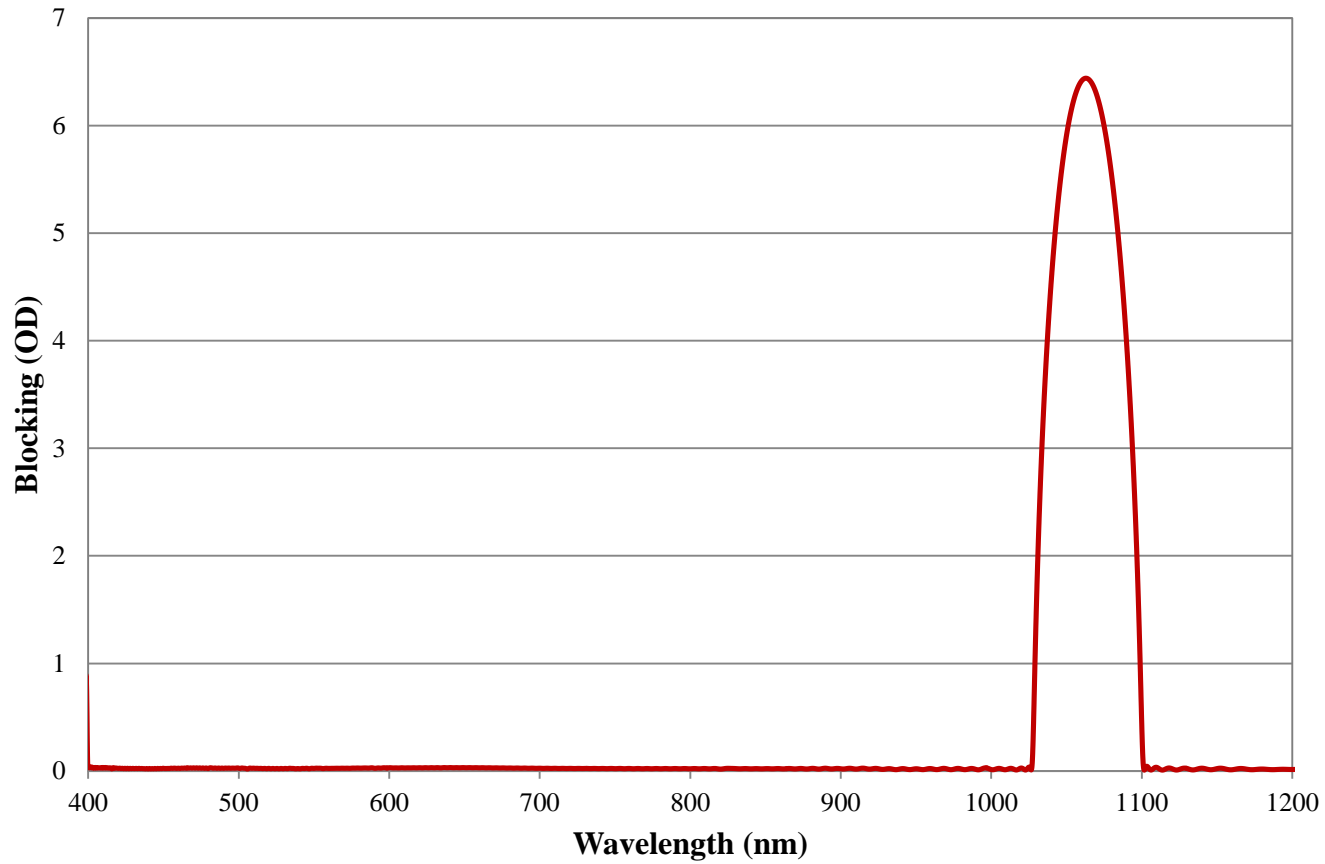

Coating Curve

Edmund Optics Inc.
USA | Asia | Europe

1064nm TECHSPEC® OD6 Notch Filter Coating Performance FOR REFERENCE ONLY

COATING CURVE

Coating Curve

Edmund Optics Inc.
USA | Asia | Europe

1064nm TECHSPEC® OD6 Notch Filter Coating Performance FOR REFERENCE ONLY

COATING CURVE