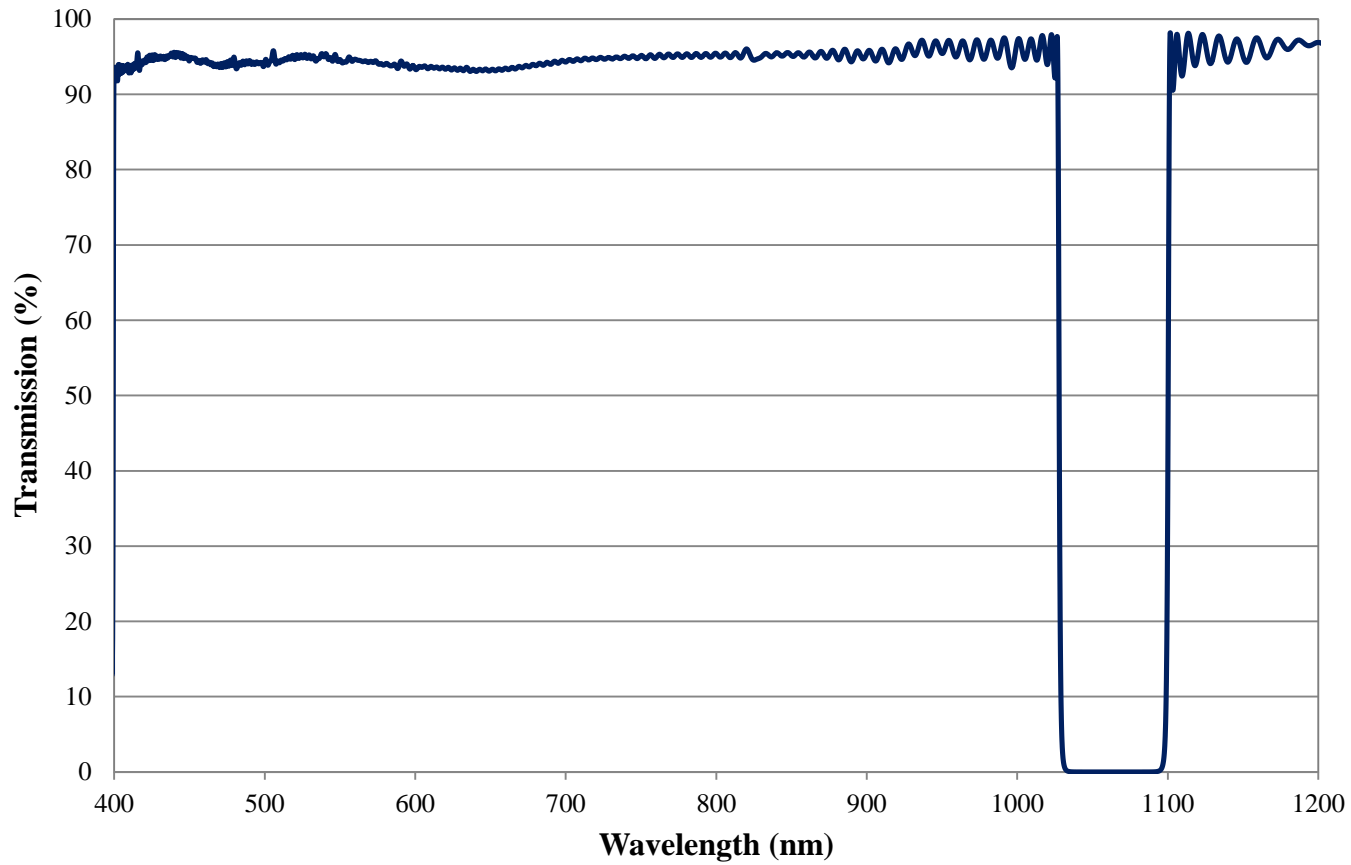

Coating Curve

Edmund Optics Inc.
USA | Asia | Europe

1064nm TECHSPEC® OD6 Notch Filter Coating Performance FOR REFERENCE ONLY

COATING CURVE

Coating Curve

Edmund Optics Inc.
USA | Asia | Europe

1064nm TECHSPEC® OD6 Notch Filter Coating Performance FOR REFERENCE ONLY

COATING CURVE