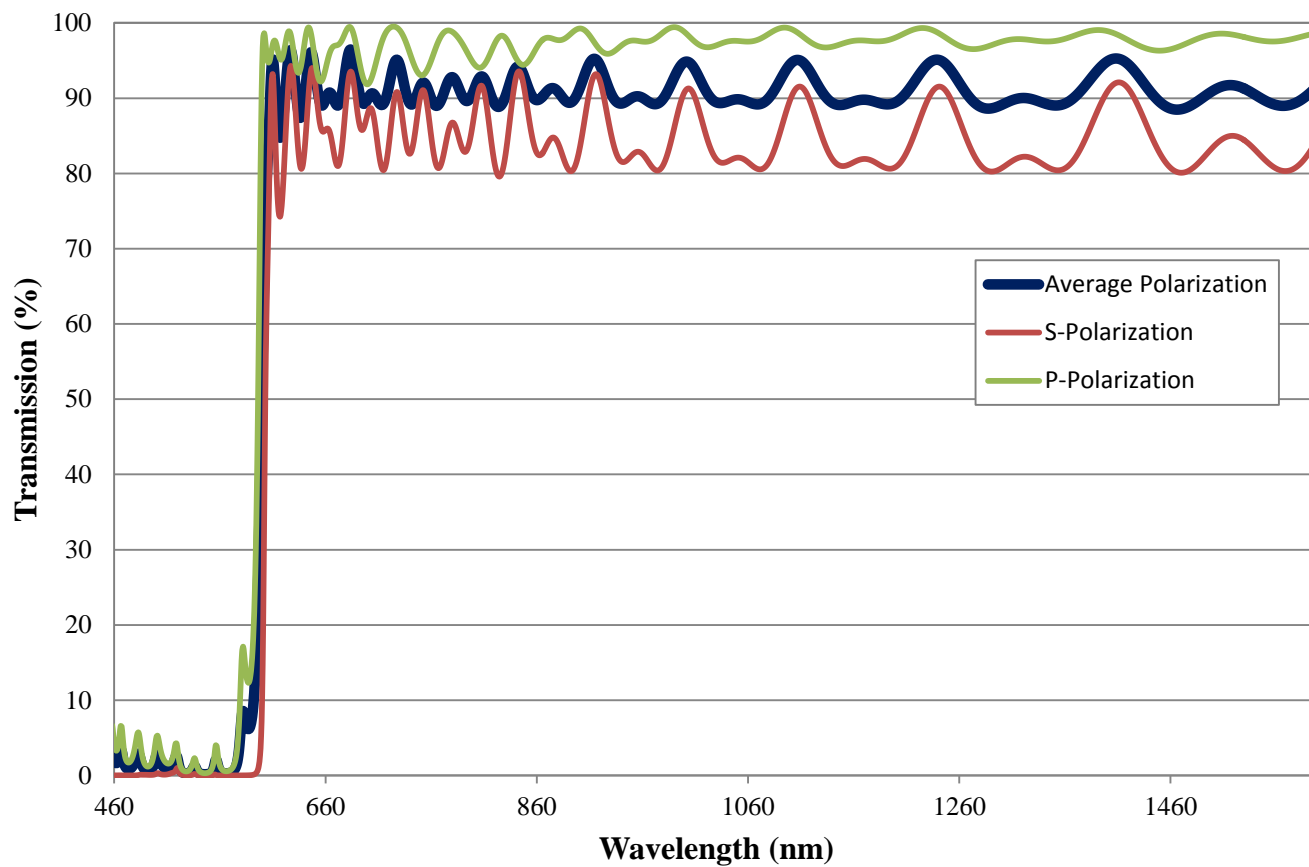

## 600nm Dichroic Longpass Filter FOR REFERENCE ONLY

## 600nm Dichroic Longpass Filter FOR REFERENCE ONLY

COATING CURVE