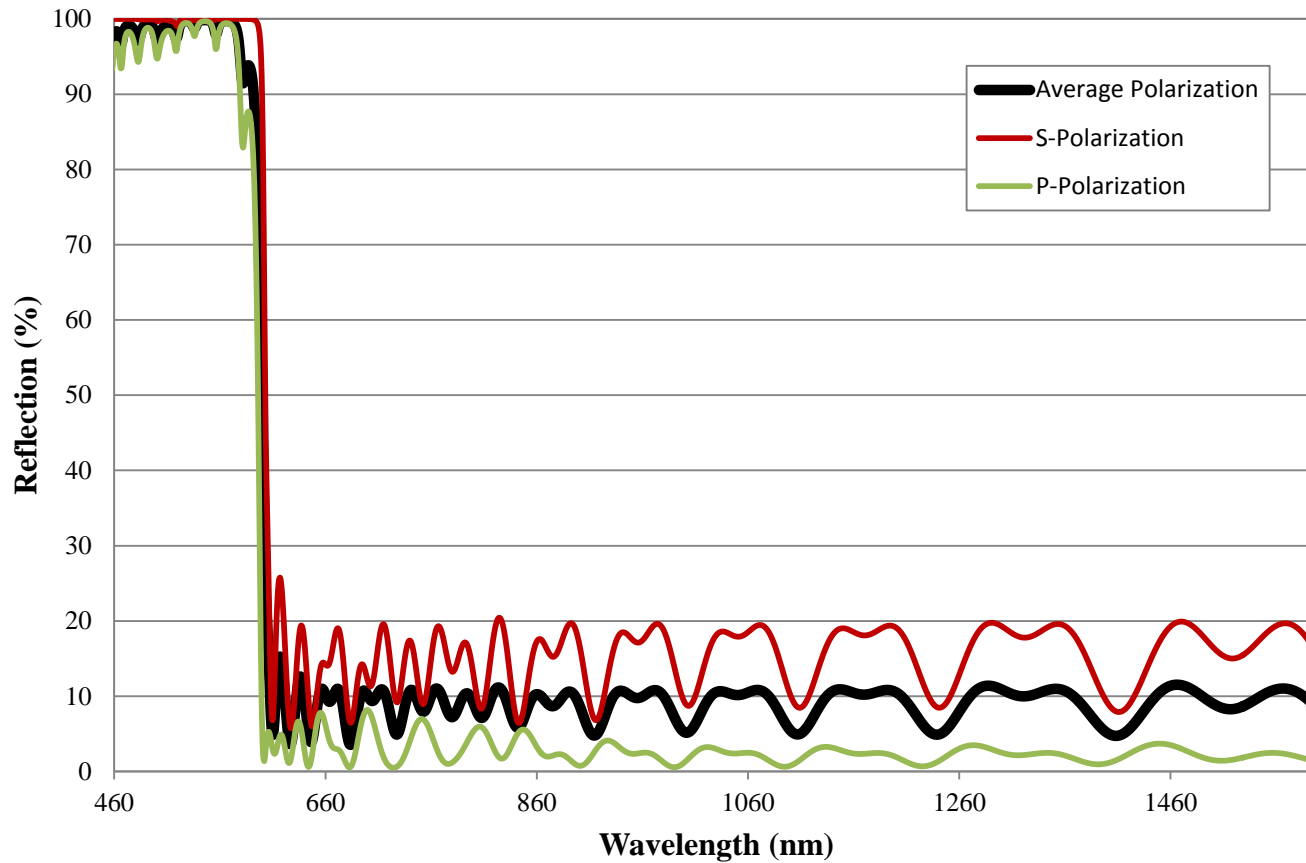

## 600nm Dichroic Longpass Filter FOR REFERENCE ONLY

## 600nm Dichroic Longpass Filter FOR REFERENCE ONLY

COATING CURVE