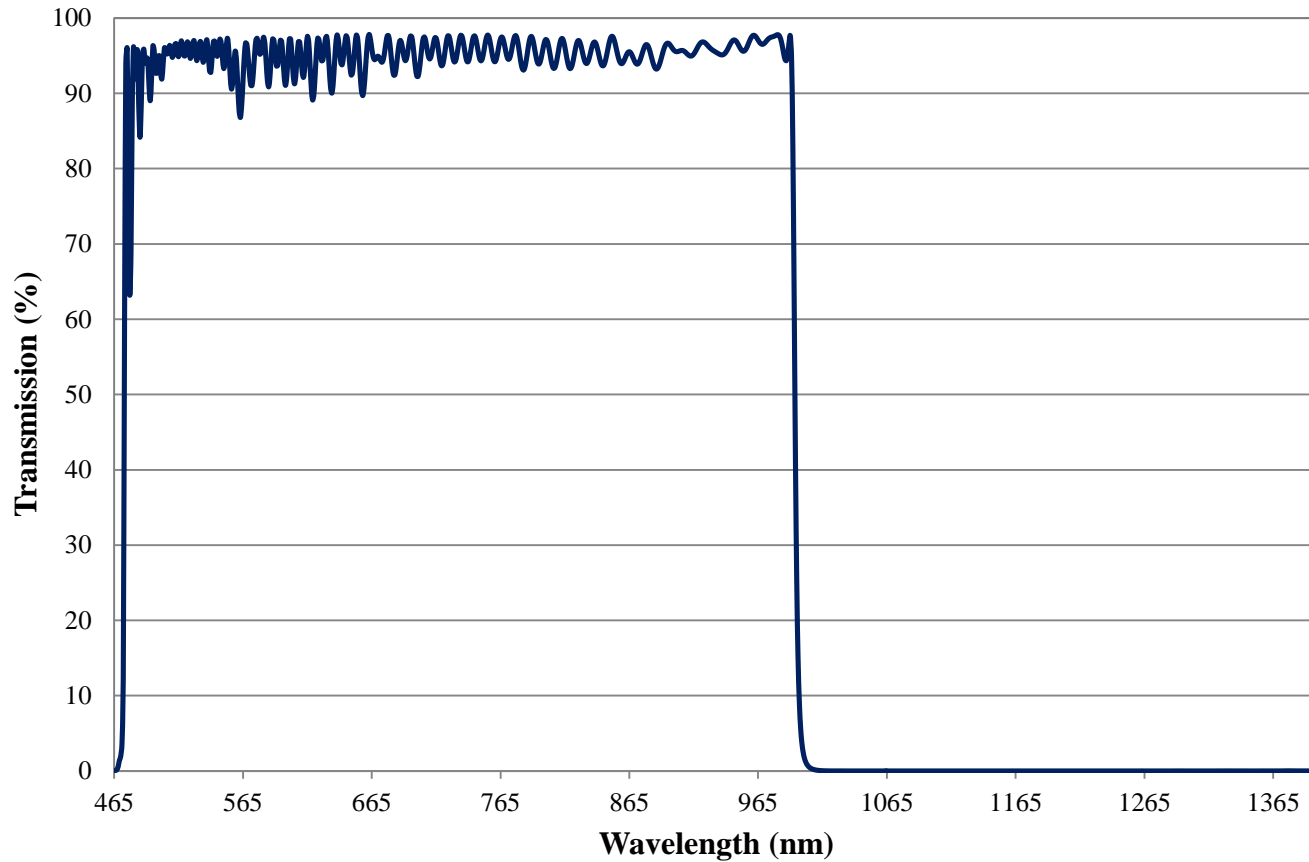

Coating Curve

Edmund Optics Inc.
USA | Asia | Europe

1000nm Techspec® Shortpass Filter: OD >4.0 Coating Performance FOR REFERENCE ONLY

COATING CURVE

Coating Curve

Edmund Optics Inc.
USA | Asia | Europe

COATING CURVE

1000nm Techspec® Shortpass Filter: OD >4.0 Coating Performance FOR REFERENCE ONLY