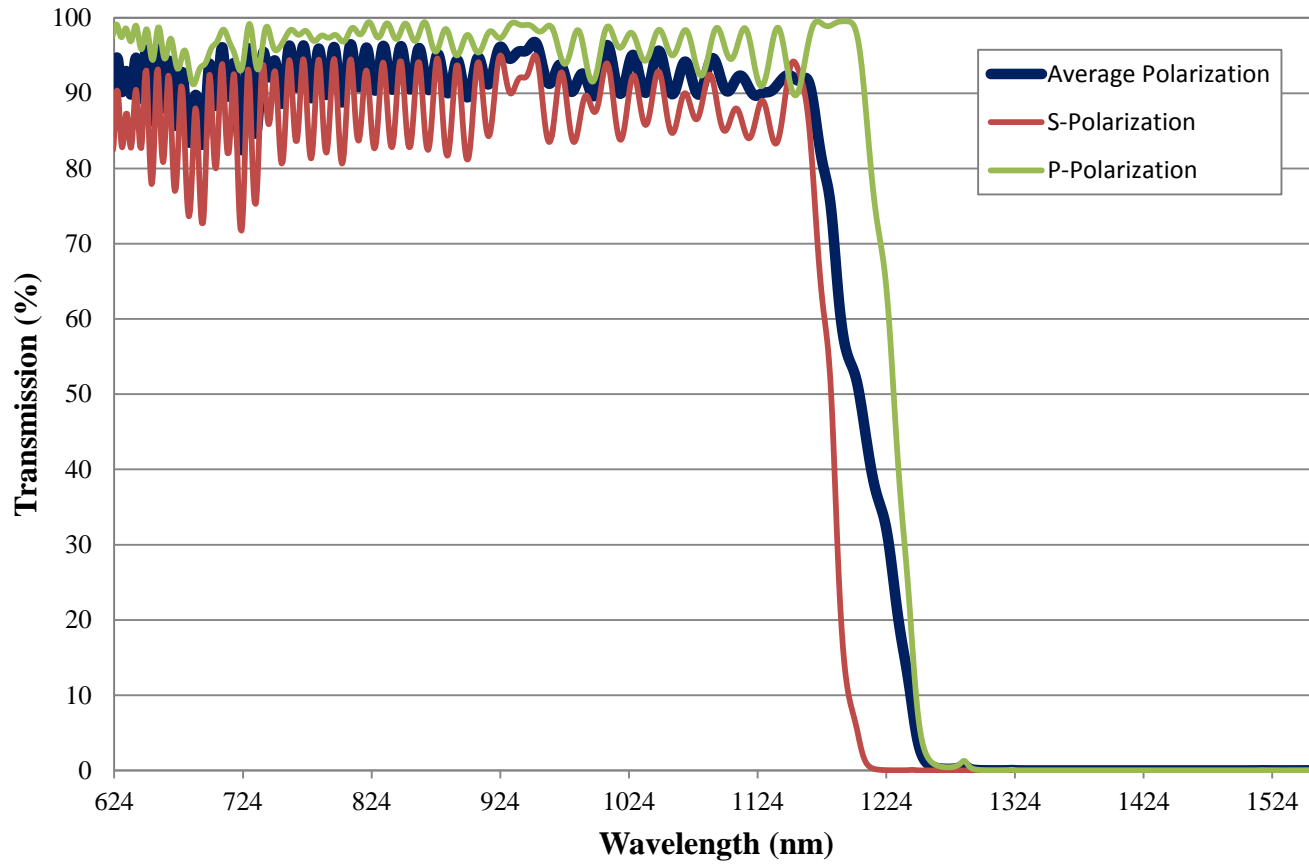

Coating Curve

Edmund Optics Inc.
USA | Asia | Europe

COATING CURVE

1200nm Dichroic Shortpass Filter FOR REFERENCE ONLY

Coating Curve

Edmund Optics Inc.
USA | Asia | Europe

COATING CURVE

1200nm Dichroic Shortpass Filter FOR REFERENCE ONLY