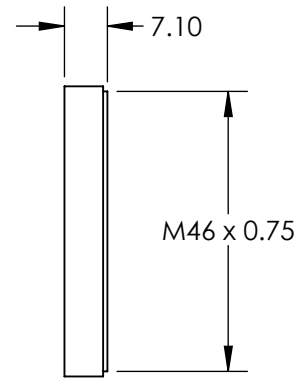

**FOR INFORMATION ONLY:
DO NOT MANUFACTURE
PARTS TO THIS DRAWING**

SPECIFICATIONS SUBJECT TO CHANGE WITHOUT NOTICE
DIMENSIONS ARE FOR REFERENCE ONLY

REV. A	VALUE
CUT-ON WAVELENGTH	720nm
CUT-OFF WAVELENGTH	2750nm
SURFACE QUALITY	80-50

THIRD ANGLE PROJECTION 

ALL DIMS IN mm

TITLE	M46 X 0.75 MOUNTED UV/VIS CUT-OFF FILTER (R-72)
DWG NO	64887
SHEET 1 OF 1	