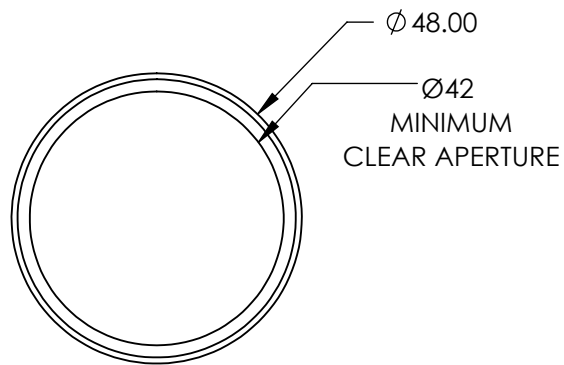

**FOR INFORMATION ONLY:
DO NOT MANUFACTURE
PARTS TO THIS DRAWING**

SPECIFICATIONS SUBJECT TO CHANGE WITHOUT NOTICE
DIMENSIONS ARE FOR REFERENCE ONLY

REV. A	VALUE
CUT-ON WAVELENGTH	720nm
CUT-OFF WAVELENGTH	2750nm
SURFACE QUALITY	80-50

THIRD ANGLE PROJECTION 

ALL DIMS IN mm

TITLE	M46 X 0.75 MOUNTED UV/VIS CUT-OFF FILTER (R-72)
DWG NO	64887
SHEET 1 OF 1	