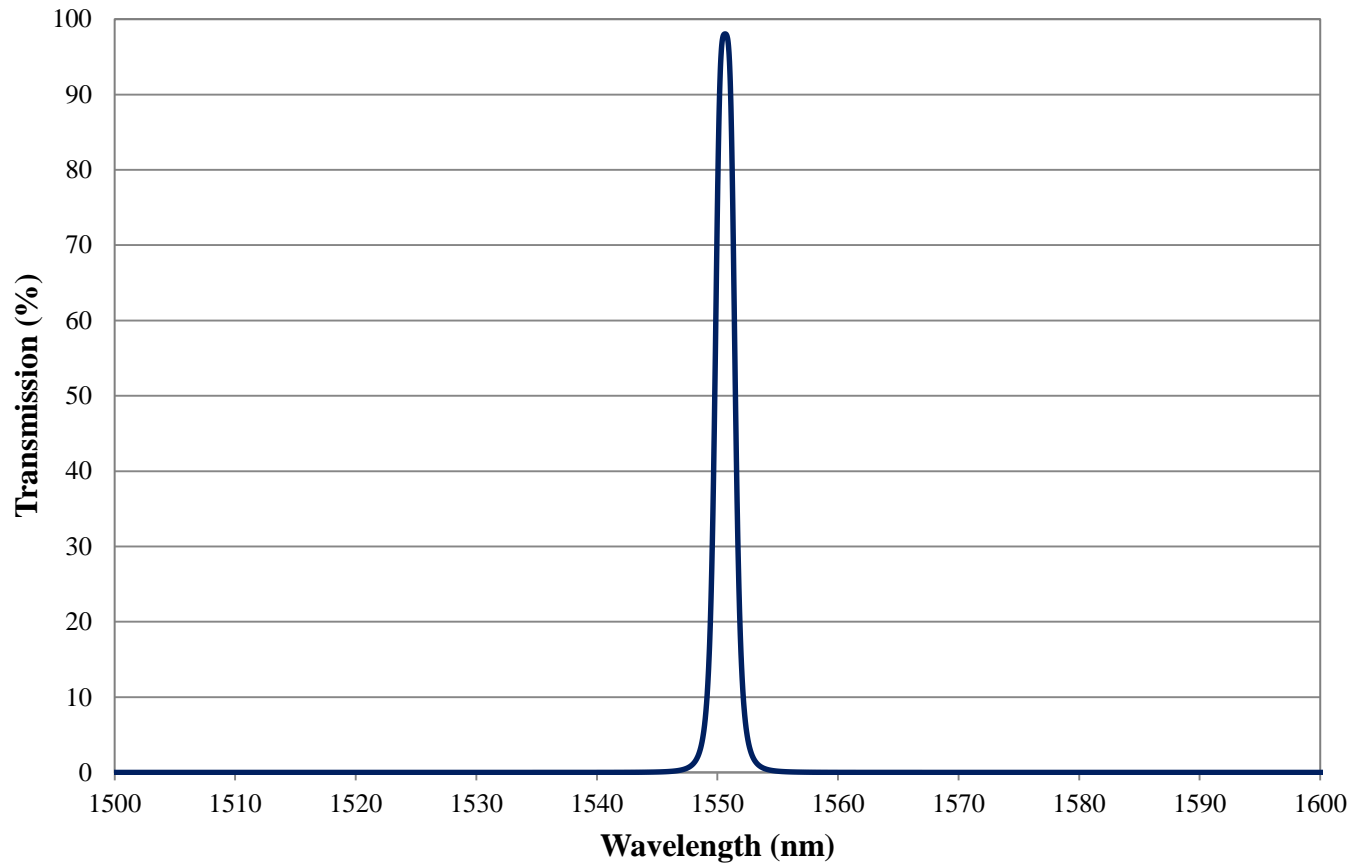

## 1550nm CWL OD 4 Ultra Narrow Filter FOR REFERENCE ONLY

COATING CURVE