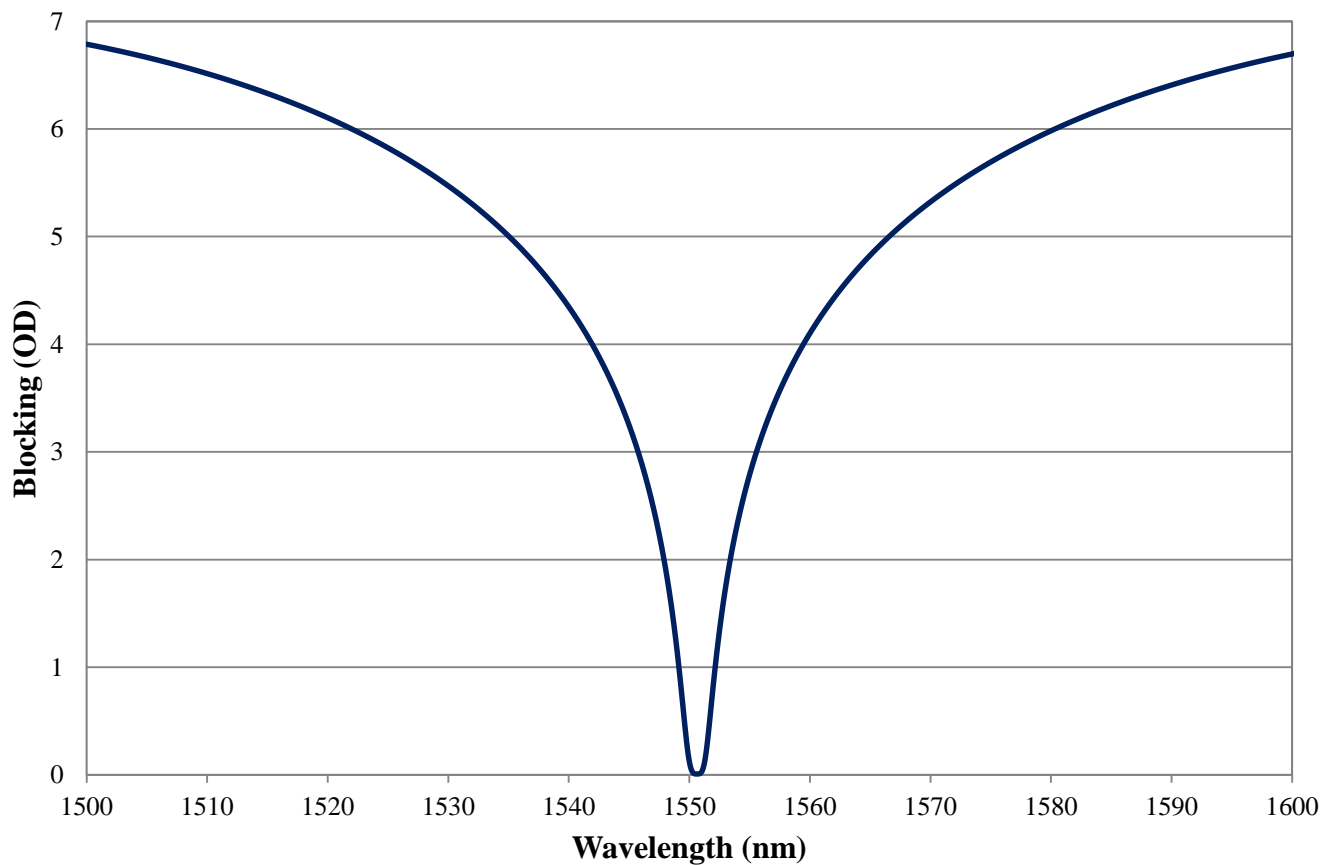

## 1550nm CWL OD 4 Ultra Narrow Filter FOR REFERENCE ONLY

COATING CURVE