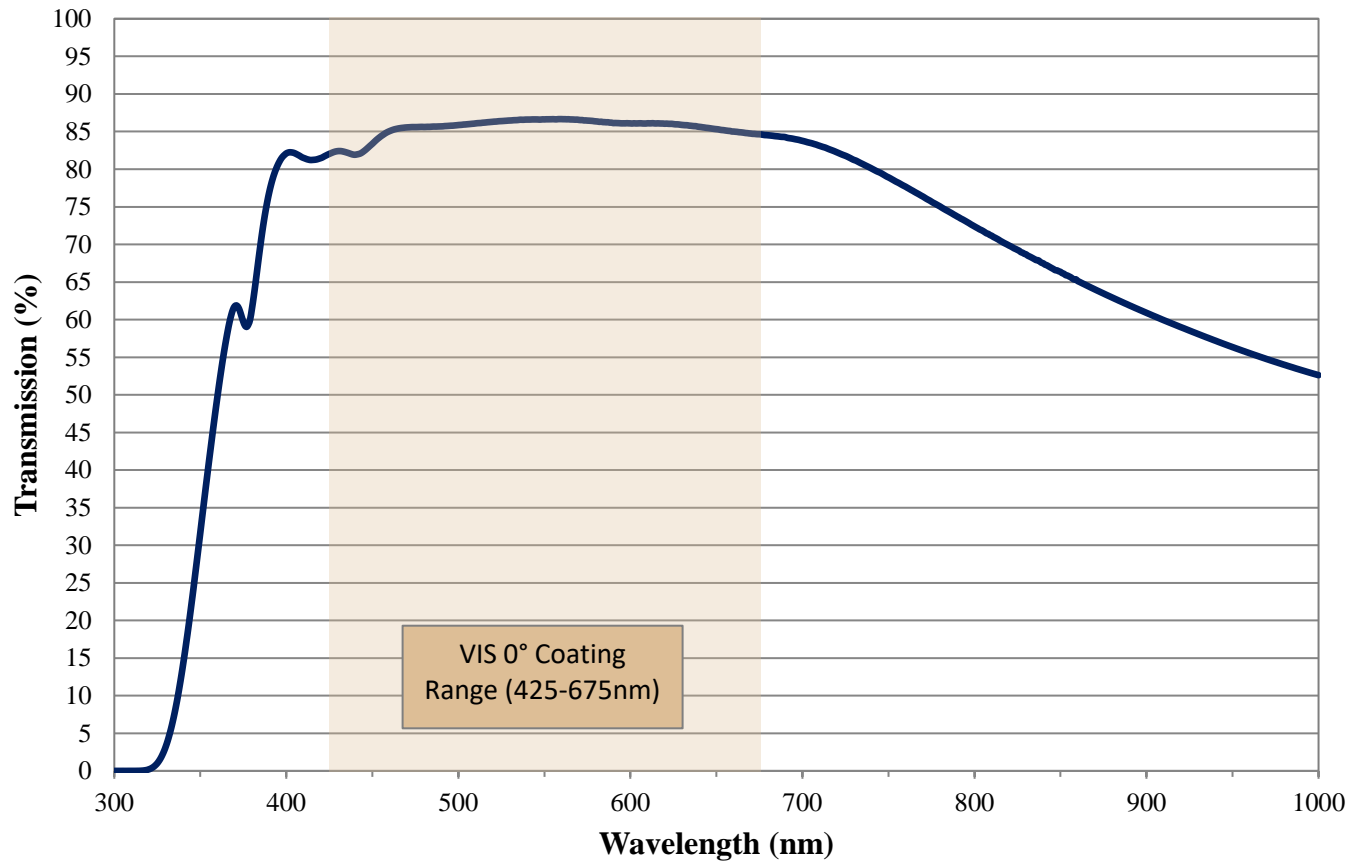

## 0.1 OD VIS 0° Coated Absorptive ND Filter FOR REFERENCE ONLY