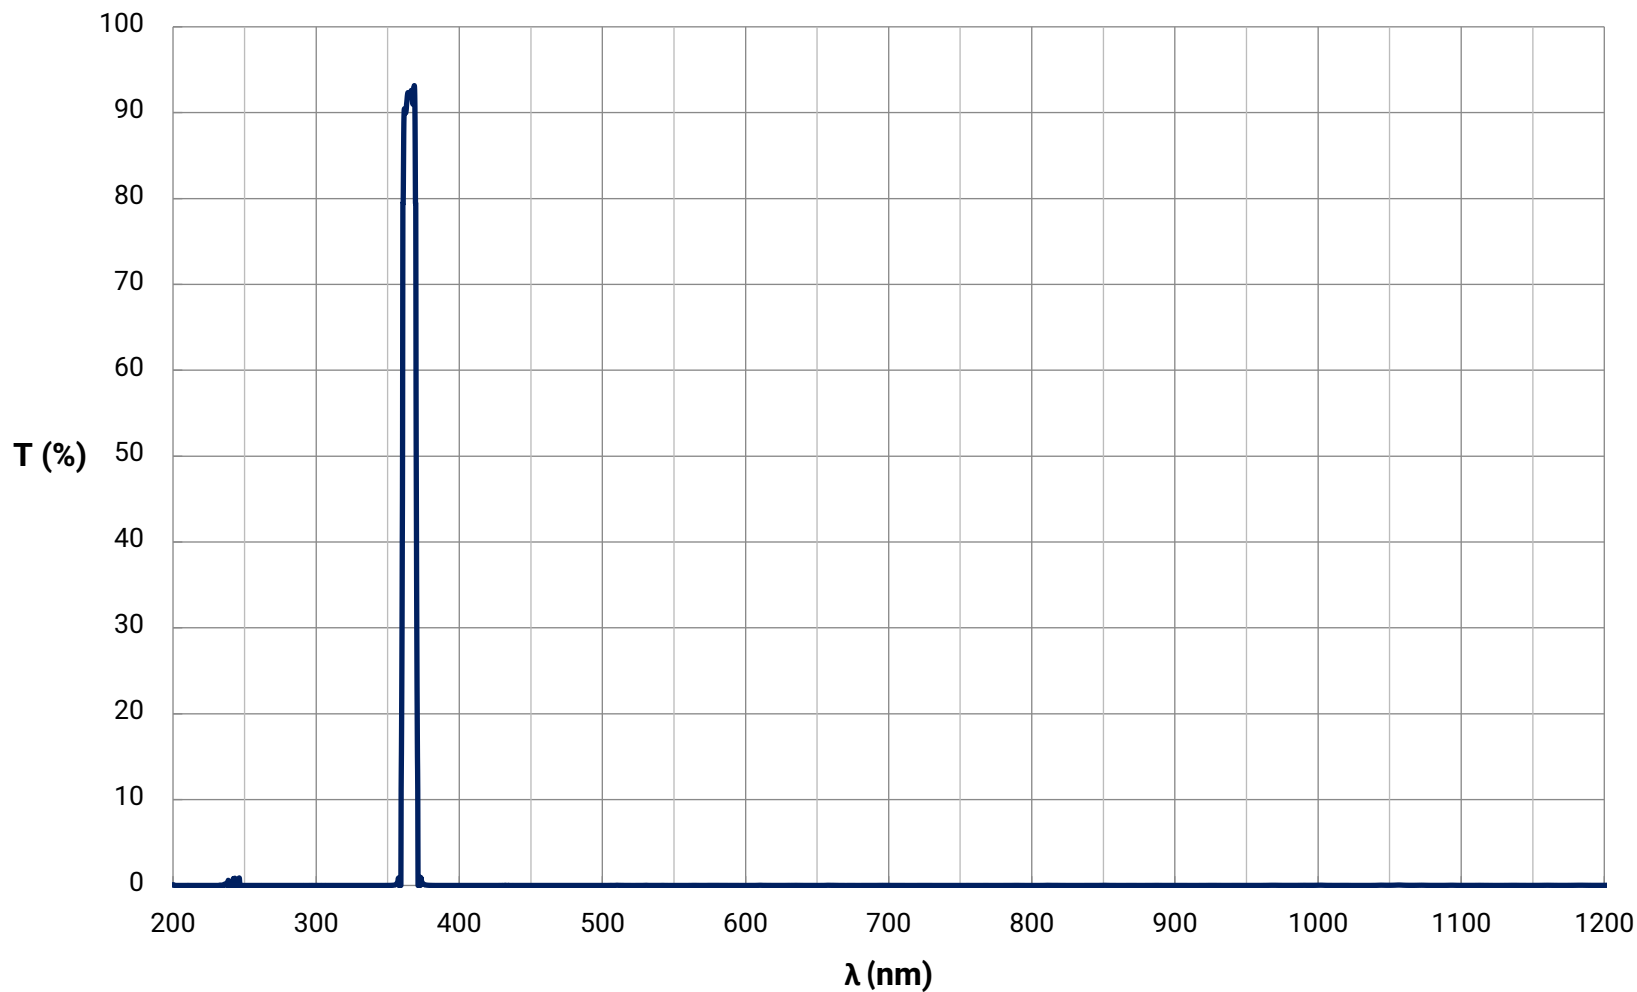

# Bandpass Filter Curve

[Download Data \(Excel\)](#)

[View Data \(Text\)](#)

## 365nm CWL, Hard Coated OD 4.0 10nm Bandpass Filter

Theoretical Transmission Curve

© COP VRIGHT 2020 EDMUND OPTICS, INC. ALL RIGHTS RESERVED