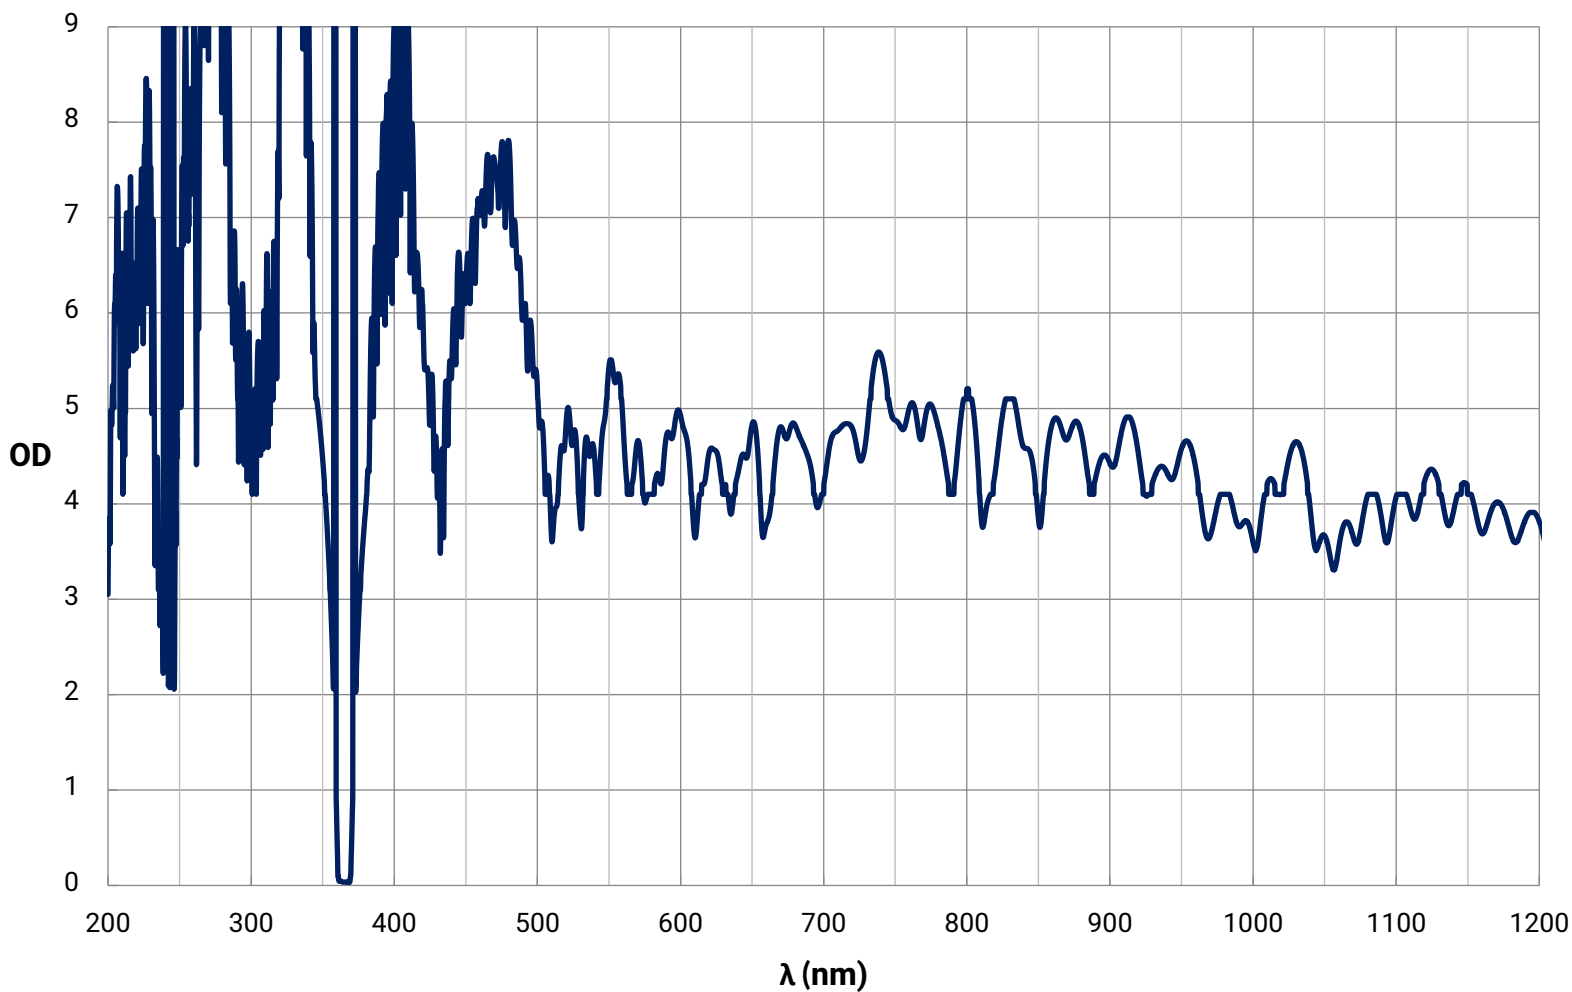

Bandpass Filter Curve

[Download Data (Excel)](#)

[View Data (Text)](#)

365nm CWL, Hard Coated OD 4.0 10nm Bandpass Filter

Theoretical Optical Density Curve

© COP VRIGHT 2020 EDMUND OPTICS, INC. ALL RIGHTS RESERVED