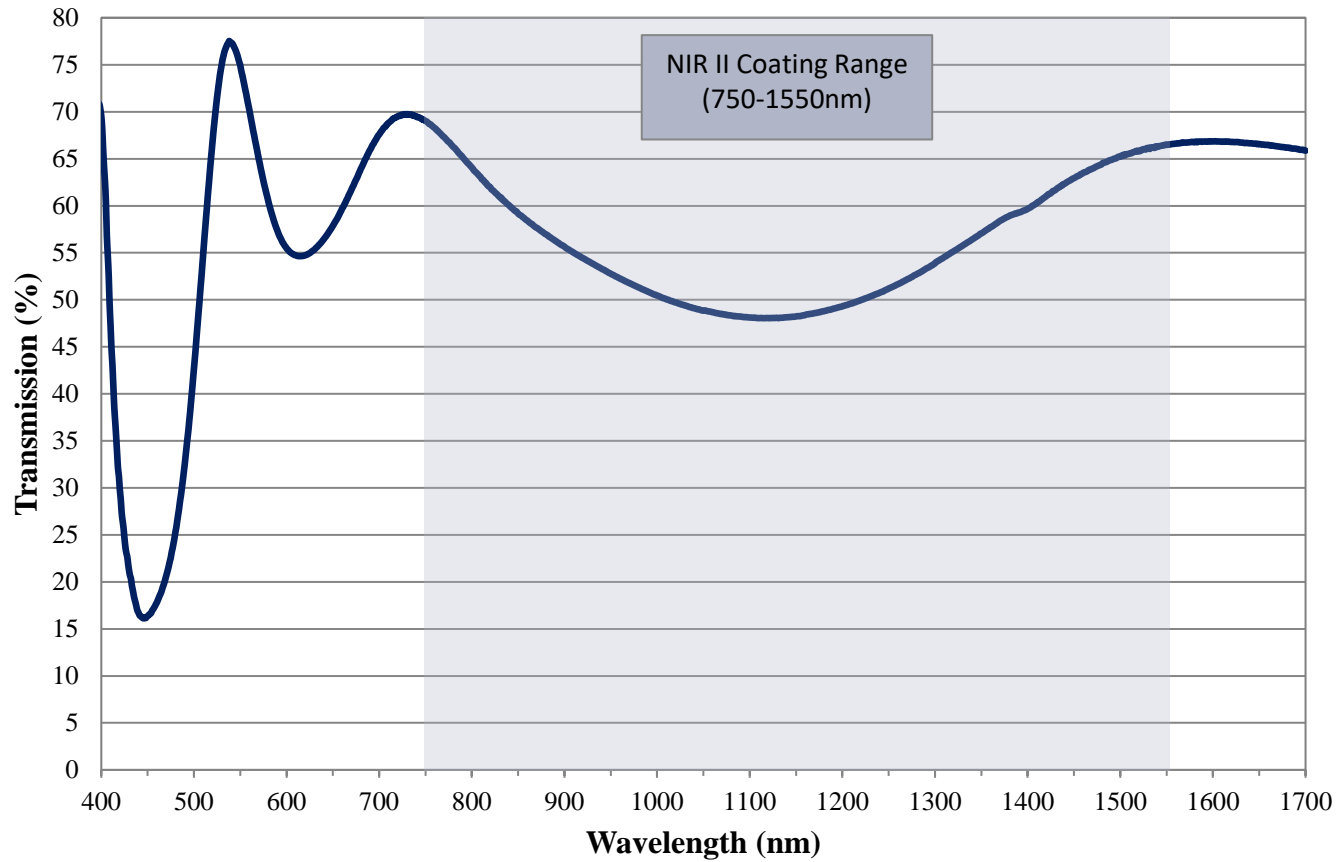

## 0.15 OD NIR II Coated Absorptive ND Filter FOR REFERENCE ONLY

COATING CURVE